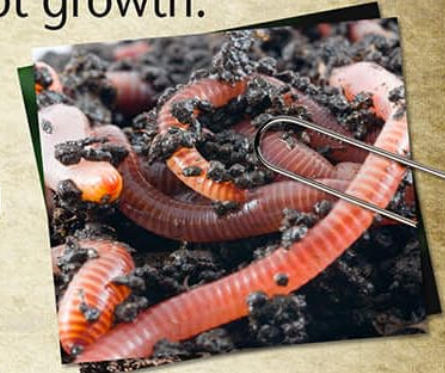

GUARDIAN SPECIES:

EARTH WORMS

FIELD PHOTOS:

FIELD NOTES:

▶ Earth Worms convert organic matter into nutrient rich worm castings.

▶ Mother Nature's little trowels, they burrow and aerate 24/7 to loosen the soil and promote root growth.

▶ Red Wigglers are the best composting worm around, and can adapt to a wide variety of soil conditions

▶ Used in vermicomposting to convert kitchen scraps or paper into worm castings.

There are about 2,700 different kinds of worms.